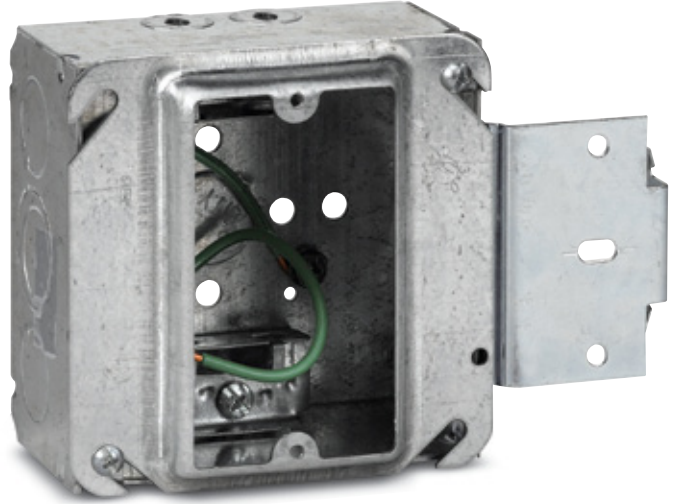

Pre-Fab Components and Assemblies

MS Series Pre-Assemblies

- 4" square and 4¹¹/₁₆" square boxes
- 1½" deep or 2½" deep
- Pre-installed 10½" insulated grounding pigtail
- Available with conduit KOs or clamps for flexible/armored/MC cable
- Save on labor costs by eliminating multiple installation steps

Pre-Assembled Installation **VS.** Standard Installation

<ol style="list-style-type: none"> 1. Snap box — DONE! 	<ol style="list-style-type: none"> 1. Purchase pre-stripped pigtail 2. Install pigtail and ground screw in box 3. Mount box support cover to box 4. Mount assembly to stud
---	--

CAT. NO.	BOX TYPE INCLUDED	BOX DEPTH (IN.)	PIGTAIL INCLUDED (IN.)	BOX COVER INCLUDED	RAISED (IN.)	NO. OF DEVICES	STD. CTN.
151-MS-13	52151-MS-1/2 3/4	1½	10½	52-C-13	½	1	25
151-MS-14	52151-MS-1/2 3/4	1½	10½	52-C-14	¾	1	25
151-MS-1458	52151-MS-1/2 3/4	1½	10½	52-C-14-5/8	¾	1	25
171MS13	52171-MS-1/2 3/4	2½	10½	52-C-13	½	1	25
171-MS-14	52171-MS-1/2 3/4	2½	10½	52-C-14	¾	1	25
171-MS-1458	52171-MS-1/2 3/4	2½	10½	52-C-14-5/8	¾	1	25
171MS18	52171-MS-1/2 3/4	2½	10½	52-C-18	¾	2	25
171-MS-18 5/8	52171-MS-1/2 3/4	2½	10½	52-C-18-5/8-25	¾	2	25
171MSX13	52171-MSX	2½	10½	52-C-13	½	1	25
171-MSX-14	52171-MSX	2½	10½	52-C-14	¾	1	25
171-MSX-1458	52171-MSX	2½	10½	52-C-14-5/8	¾	1	25
171MSX18	52171-MSX	2½	10½	52-C-18	¾	2	25
171-MSX-18 5/8	52171-MSX	2½	10½	52-C-18-5/8-25	¾	2	25
72171MS14	72171-MS-1/2 3/4	2½	10½	72-C-14	¾	1	25
72171-MS-1458	72171-MS-1/2 3/4	2½	10½	72-C-14-5/8	¾	1	25
72171MS18	72171-MS-1/2 3/4	2½	10½	72-C-18	¾	2	25
72171-MS-18 5/8	72171-MS-1/2 3/4	2½	10½	72-C-18-5/8	¾	2	25
72171MSX14	72171-MS-1/2 3/4	2½	10½	72-C-14	¾	1	25
72171-MSX-1458	72171-MSX	2½	10½	72-C-14-5/8	¾	1	25
72171MSX18	72171-MS-1/2 3/4	2½	10½	72-C-18	¾	2	25
72171-MSX-1858	72171-MS-1/2 3/4	2½	10½	72-C-18-5/8	¾	2	25